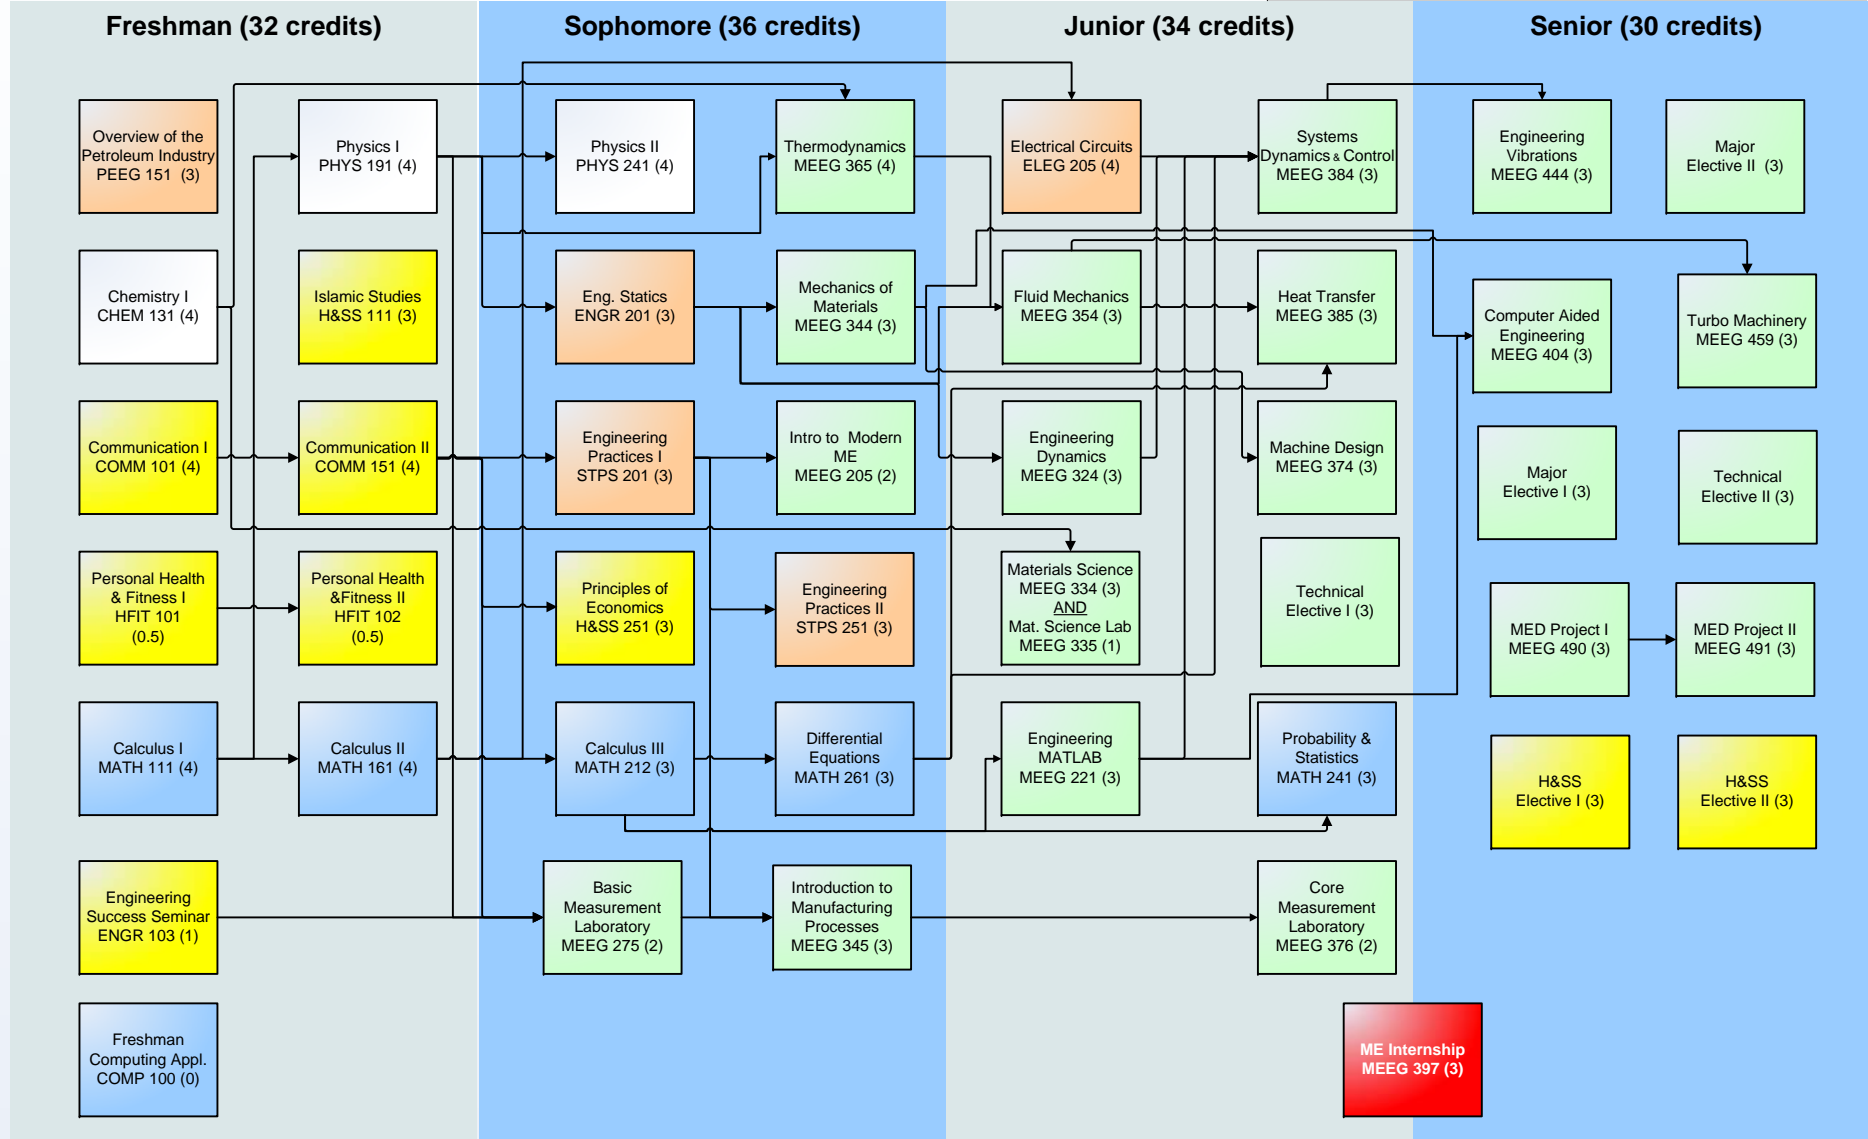

Mechanical Engineering Program Curriculum

Total Credits For The Program 135

Note:

- At least two of the four mix Technical/Major Electives need to be Major Technical Electives.
- Each Technical Elective has its own set of pre-requisites, students should consult the course bulletin or the instructor for more details.